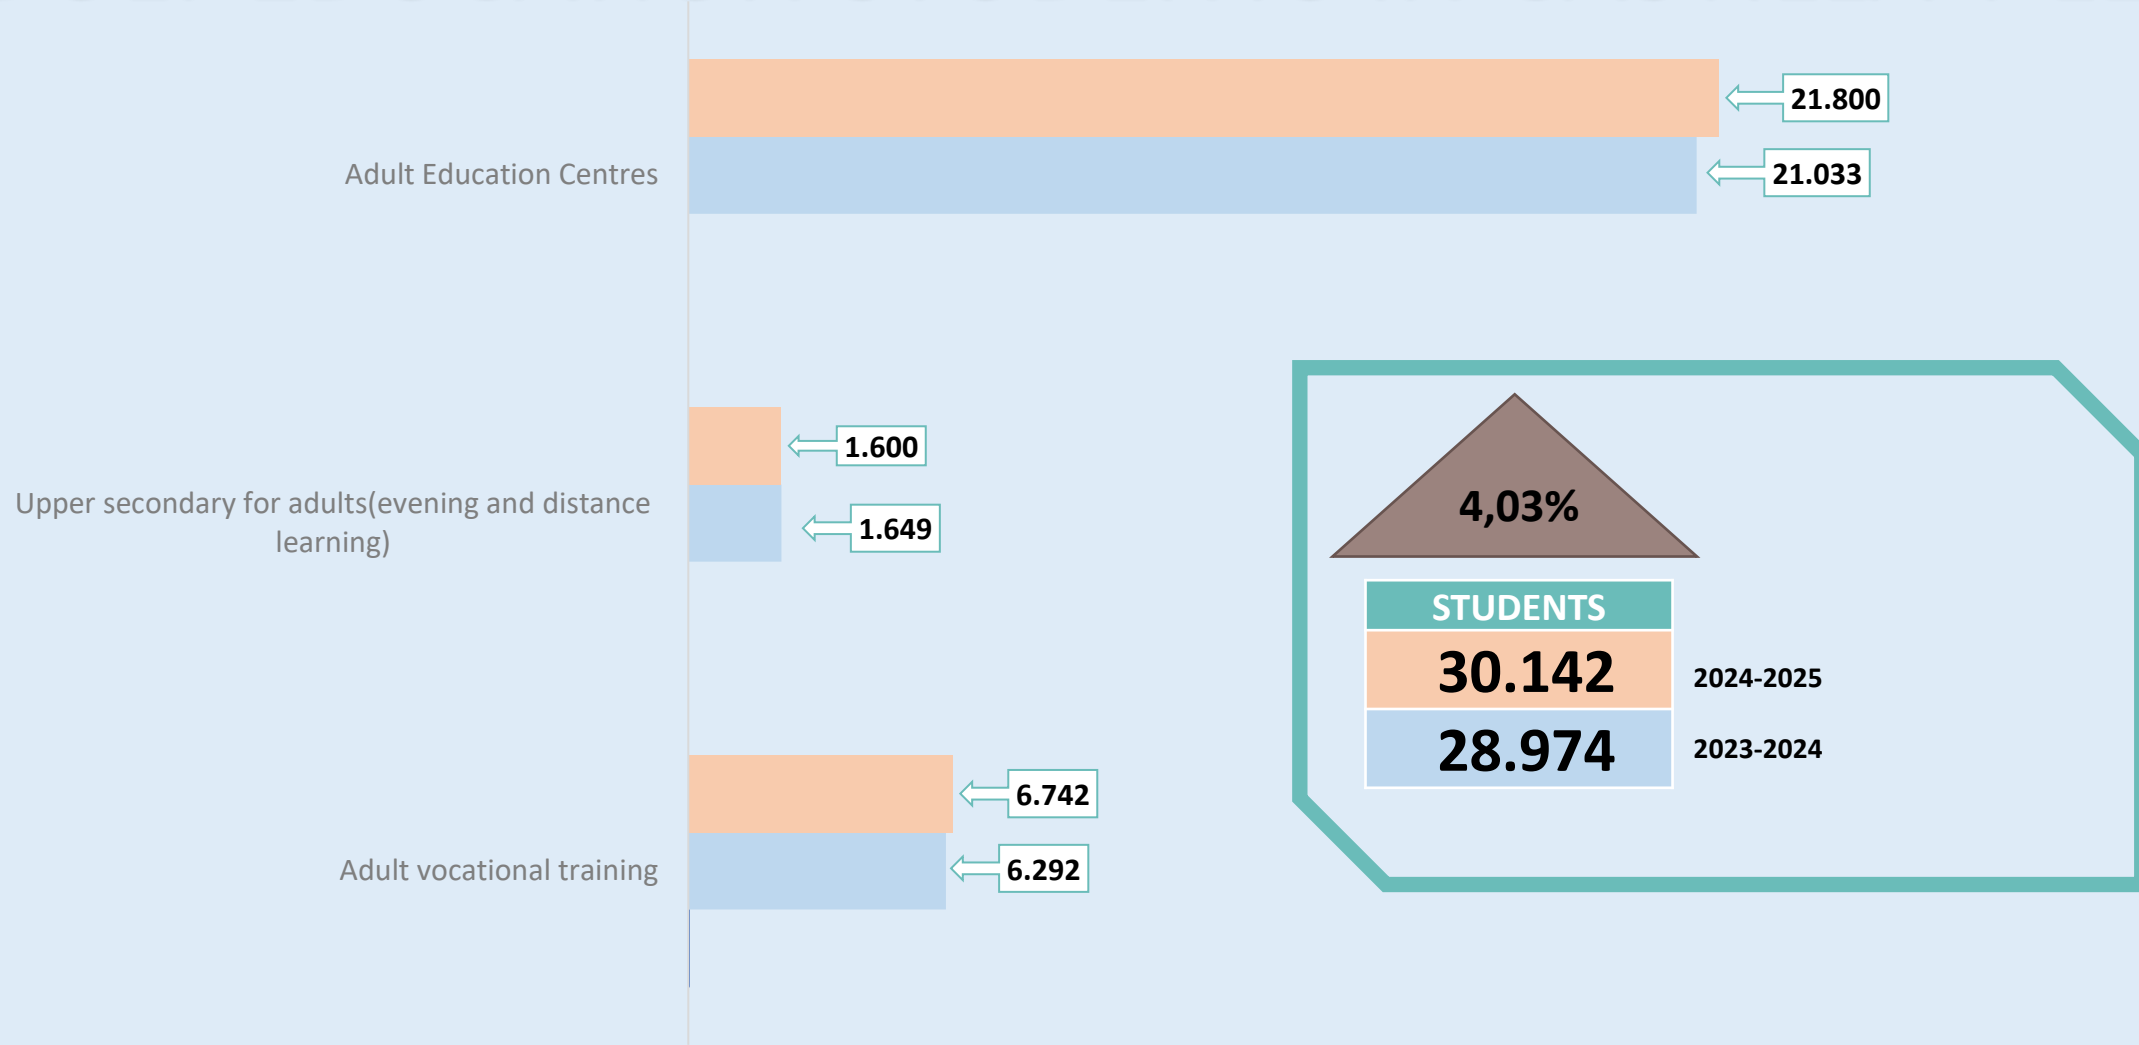

ADULT EDUCATION STUDENTS IN CASTILLA Y LEÓN